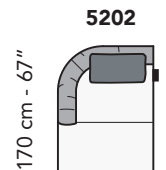

A

tutti gli elementi del gruppo A hanno lo stesso modulo di seduta - all items in group A have the same seat width