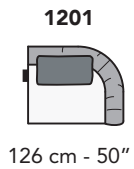

A

tutti gli elementi del gruppo A hanno lo stesso modulo di seduta - all items in group A have the same seat width