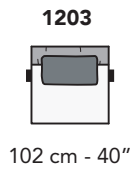

A

tutti gli elementi del gruppo A hanno lo stesso modulo di seduta - all items in group A have the same seat width