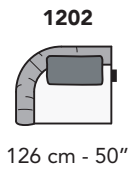

A

tutti gli elementi del gruppo A hanno lo stesso modulo di seduta - all items in group A have the same seat width