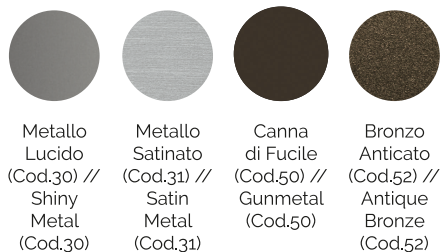

CANALETTO

Design Application N°402016000053464

Caratteristiche standard

- Struttura in legno e multistrato. Molleggio seduta e spalliera con cinghie elastiche.
- Imbottiture in poliuretano espanso ecologico a cellula aperta con densità differenziate.
- Rivestimento in pelle o tessuto. Tutti i rivestimenti sono fissi.
- Versioni recliner con meccanismo elettrico indipendente sia per la seduta sia per il poggiatesta.
- Versioni fisse con meccanismo poggiatesta manuale regolabile.
- Piedi in metallo Lucido (Cod.30), Satinato (Cod.31), Canna di fucile (Cod.50), Bronzo anticato (Cod.52).
- Cucitura Cod.06 per rivestimento in pelle
- Cucitura Cod.03 per rivestimento in tessuto.
- Cucitura Cod.11 solo per anteriore / posteriore bracciolo e poggiatesta, per rivestimento in pelle e tessuto.
- Inserimento letto non possibile.
- Lato componibile non rifinito.

Caratteristiche optional su richiesta senza maggiorazione

- Disponibile con cucitura a contrasto, per la scelta del colore fare riferimento ai codici del campionario pelli.

Caratteristiche optional su richiesta con maggiorazione

- Batteria al litio per movimentare il meccanismo in assenza di elettricità. Considerare una batteria per ogni seduta recliner.
- Solo per le versioni dove previsto, il lato componibile può essere rifinito.
- Per il multi rivestimento il prezzo va incrementato del 7%. Per maggiori dettagli fare riferimento al paragrafo "NOTE" posto nelle prime pagine del listino.

Note

- Le versioni recliner sono consegnate a moduli separati.
- Non è possibile applicare altre cuciture.
- Per alcuni tessuti e velluti l'azienda si riserva di applicare la cucitura Cod.00 / Cod.03 (vedi immagine).

Standard features