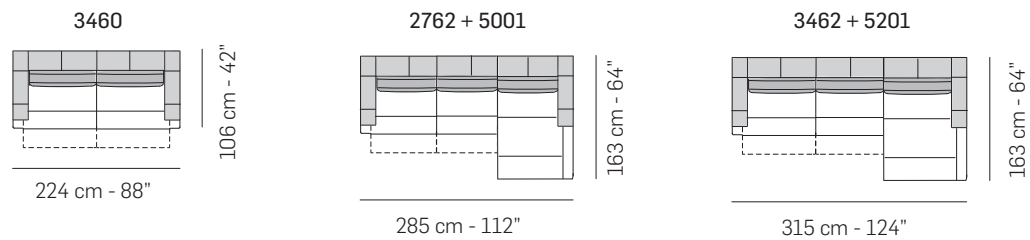

COMPOSIZIONI CONSIGLIATE / SUGGESTED COMPOSITIONS

Scala 1:100
Ratio 1 to 100

Legenda / Legend

- Spalliera / Back Cushions
- Bracciolo / Armrest
- Aggancio Componibile / Connector
- Poggiareni / Kidneyrest
- Seduta / Seat Cushions

Note / Notes

Nicoline si riserva il diritto di apportare in ogni momento modifiche tecniche ed estetiche / Nicoline reserves the right to change, at any time and without prior warning, technical and aesthetic specifications of the articles.