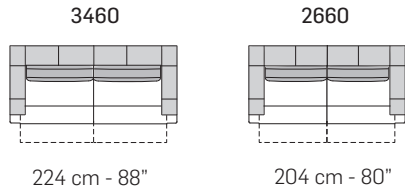

tutti gli elementi del gruppo A hanno lo stesso modulo di seduta - all items in group A have the same seat width