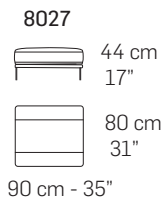

tutti gli elementi del gruppo A hanno lo stesso modulo di seduta - all items in group A have the same seat width

tutti gli elementi del gruppo B hanno lo stesso modulo di seduta - all items in group B have the same seat width

COMPOSIZIONI CONSIGLIATE / SUGGESTED COMPOSITIONS

Scala 1:100
Ratio 1 to 100

Legenda / Legend

- Spalliera / Back Cushions
- Bracciolo / Armrest
- Aggancio Componibile / Connector
- Poggiareni / Kidneyrest
- Seduta / Seat Cushions

Note / Notes

Nicoline si riserva il diritto di apportare in ogni momento modifiche tecniche ed estetiche / Nicoline reserves the right to change, at any time and without prior warning, technical and aesthetic specifications of the articles.