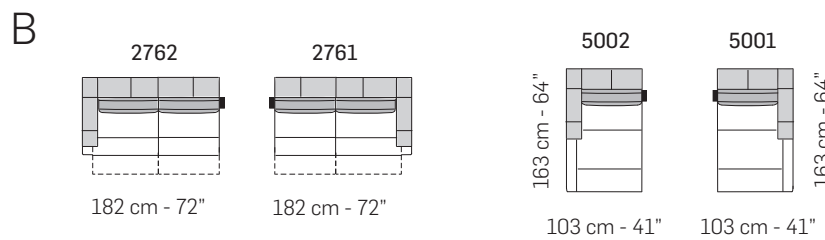

tutti gli elementi del gruppo B hanno lo stesso modulo di seduta - all items in group B have the same seat width