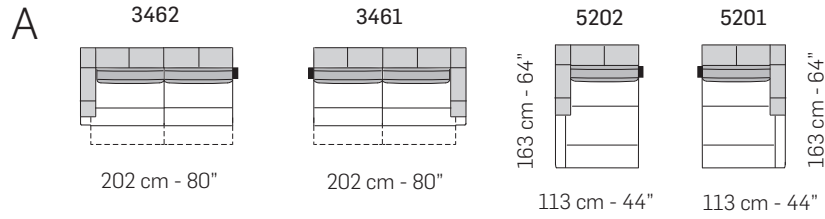

tutti gli elementi del gruppo A hanno lo stesso modulo di seduta - all items in group A have the same seat width