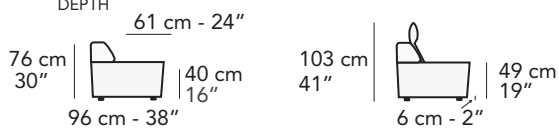

Notes

- No stitchings available for leather or fabric.

nicoline

B007 - BRIC

FRONTALE
FRONT

LATERALE
DEPTH

Scala 1:100 Ratio 1 to 100

Legenda / Legend