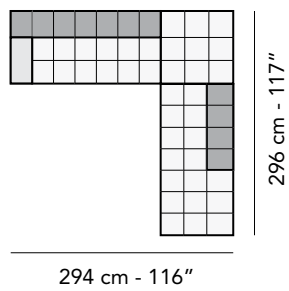

3002 + 8093 + 1631