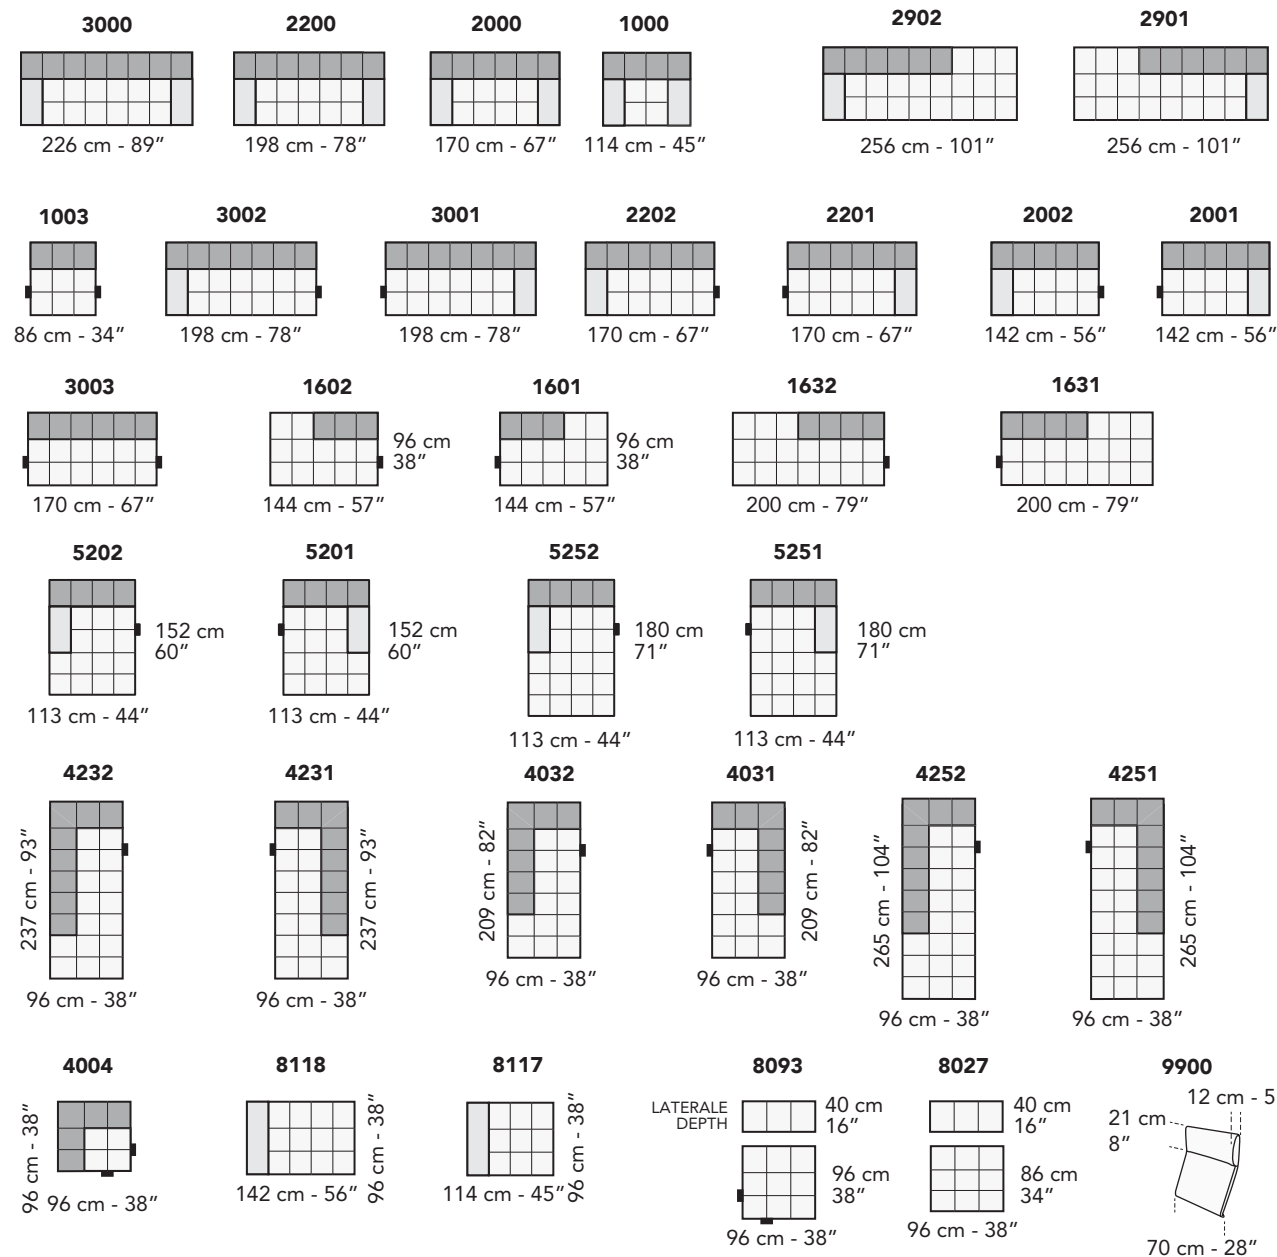

Notes

- No stitchings available for leather or fabric.

nicoline

B007 - BRIC

FRONTALE
FRONT

LATERALE
DEPTH

Scala 1:100 Ratio 1 to 100

Legenda / Legend