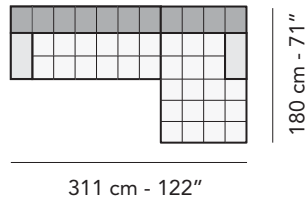

Composizioni consigliate / Recommended compositions

3002 + 5251