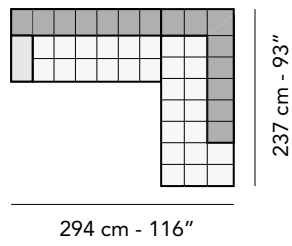

Composizioni consigliate / Recommended compositions

3002 + 4231