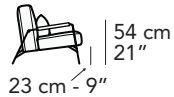

nicoline

R008 - RHO

FRONTALE
FRONT

1000

74 cm - 29"

LATERALE
DEPTH

45 cm - 18"