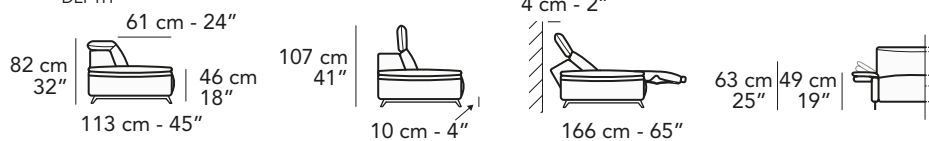

FRONTALE
FRONT

LATERALE
DEPTH

tutti gli elementi del gruppo A hanno lo stesso modulo di seduta - all items in group A have the same seat width