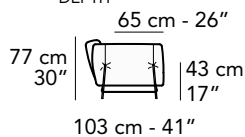

### Notes

- Different stitchings not available.
- For some fabrics and velvets production dept. must apply the stitching Cod.00 (as per picture below).

FRONTALE  
FRONT

LATERALE  
DEPTH

274 cm - 108"

234 cm - 92"

204 cm - 80"

149 cm - 59"

135 cm - 53"

295 cm - 116"

295 cm - 116"

250 cm - 98"

250 cm - 98"

A

86 cm - 34"

118 cm - 46"

118 cm - 46"

203 cm - 80"

203 cm - 80"

163 cm - 64"

118 cm - 46"

163 cm - 64"