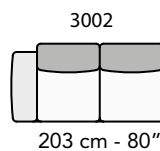

### Notes

- Different stitchings not available.
- For some fabrics and velvets production dept. must apply the stitching Cod.00 (as per picture below).

FRONTALE  
FRONT

LATERALE  
DEPTH

274 cm - 108"

234 cm - 92"

204 cm - 80"

149 cm - 59"

135 cm - 53"

295 cm - 116"

295 cm - 116"

250 cm - 98"

250 cm - 98"

A

86 cm - 34"

118 cm - 46"

118 cm - 46"

203 cm - 80"

203 cm - 80"

163 cm - 64"

118 cm - 46"

163 cm - 64"