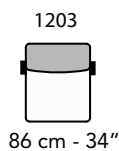

### Notes

- Different stitchings not available.
- For some fabrics and velvets production dept. must apply the stitching Cod.00 (as per picture below).

FRONTALE  
FRONT

LATERALE  
DEPTH

274 cm - 108"

234 cm - 92"

204 cm - 80"

149 cm - 59"

135 cm - 53"

295 cm - 116"

295 cm - 116"

250 cm - 98"

250 cm - 98"

A

86 cm - 34"

118 cm - 46"

118 cm - 46"

203 cm - 80"

203 cm - 80"

163 cm - 64"

118 cm - 46"

163 cm - 64"