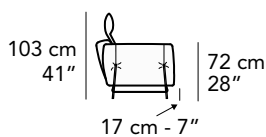

### Notes

- Different stitchings not available.
- For some fabrics and velvets production dept. must apply the stitching Cod.00 (as per picture below).

FRONTALE  
FRONT

LATERALE  
DEPTH

274 cm - 108"

234 cm - 92"

204 cm - 80"

149 cm - 59"

135 cm - 53"

295 cm - 116"

295 cm - 116"

250 cm - 98"

250 cm - 98"

A

86 cm - 34"

118 cm - 46"

118 cm - 46"

203 cm - 80"

203 cm - 80"

163 cm - 64"

118 cm - 46"

163 cm - 64"