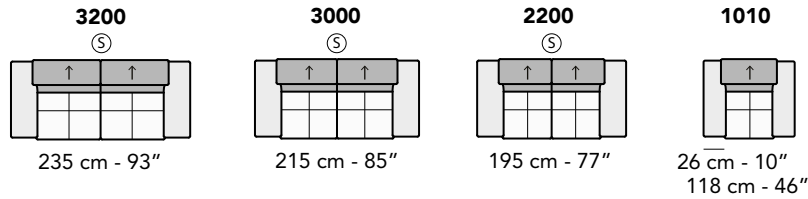

FRONTALE
FRONT

LATERALE
DEPTH

tutti gli elementi del gruppo A hanno lo stesso modulo di seduta - all items in group A have the same seat width