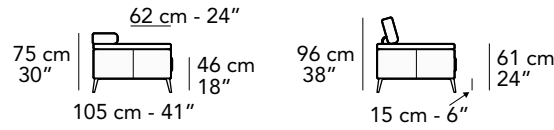

FRONTALE
FRONT

LATERALE
DEPTH

tutti gli elementi del gruppo A hanno lo stesso modulo di seduta - all items in group A have the same seat width